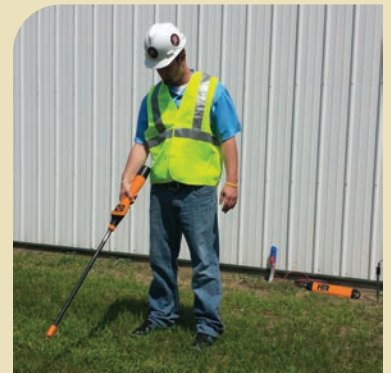

THE NEW VIPERMAG LOCATOR!

4 UNIQUE FEATURES IN ONE DEVICE

The NEW ViperMag is a general-purpose locator designed to help locate Copperhead's Complete Tracer Wire System and other metallic utilities.

The Copperhead ViperMag pipe and cable locator is a general purpose locator used to detect buried pipe and cable services in a variety of situations. The ViperMag has achieved a compact and lightweight design without compromising strength and performance to meet the requirements of those wishing to detect the presence of active power cables, metal locating, and tracing all types of pipes and cables. The ViperMag transmitter can supply a very useful 1 watt signal power. Signal application can be either direct connection or induction if there is no access point. With the addition of the optional signal clamp the ViperMag transmitter can be applied to the target line no matter what the situation.

Features

- Passive Power Locating - 60Hz
- Active Frequencies - 512Hz, 8kHz, 83kHz
- Ferrous Metal Locating
- Push Button Depth
- Fault Find Mode

Equipment

Standard

- Receiver
- Transmitter
- Direct Connection Cables
- Ground Rod
- Alkaline Batteries
- Soft Sided Case
- User Guide

Optional Accessories

- Clamps
  2", 4", and 5" Clamps – used to apply the transmitter signal to a target cable when safe access to the conductor is not possible.
- Hard Case
  Our hard case features a rugged exterior and custom cut high density foam inserts to give your ViperMag ultimate protection. The interior is oversized providing plenty of room for your receiver, transmitter, direct connection cables, ground rod, and other accessories.