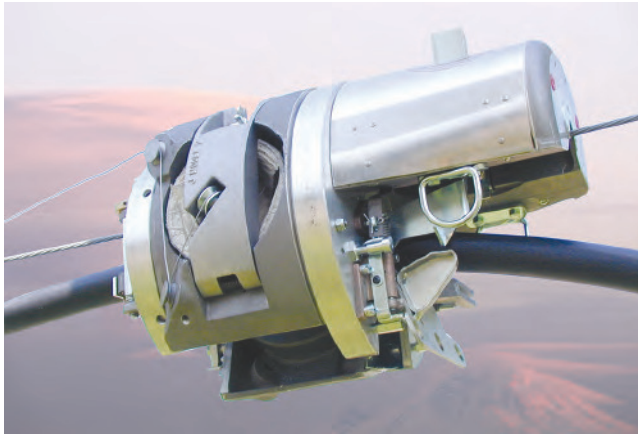

Cable Lashing Equipment

J2 CABLE LASHER

- Lashes single or multiple cables up to 3 in. (76 mm) in diameter on 1/4 to 7/16 in. (6-11 mm) strand. A factory modification allows lashing to 1/2 in. (12.7 mm) strand
- Holds two 1200 ft. x 0.045 in. (365 m x 1.1 mm) coils, two 1600 ft. x 0.038 in. (488 m x 1.0 mm) coils, or two 450 ft. x 0.065 in. (135 m x 1.6 mm) coils of lashing wire
- Uses an automatic drum lock for easy span transfers
- Positive internal gear to gear mechanism with no chains or belts to slip
- Comes with a storage case and 6 ft. (1.6 m) Bridle Rope with snap hooks

NOTE: Weights below do not include bridle and storage case.

P/N	Description	Weight (kgs)
86070	J2 Lasher Cable .045"	46 lbs (20.9)
86071	J2 Lasher Cable .065"	46 lbs (20.9)
86072	J2 Lasher Cable .045" w/Steel Wheels	46 lbs (20.9)
86074	J2 Lasher Cable .045" w/o Strand Lock	46 lbs (20.9)
03165	Bridle Rope Assy 6' (1.6 m)	3 lbs (1.4)
08189	J2 Lasher Storage Case	19 lbs (8.7)
70012	J2 Lasher Guard Halo	3 lbs (1.4)

C2 CABLE LASHER

- Lashes single or multiple cables up to 1-7/8 in. (46 mm) in diameter on 1/4 to 3/8 in. (6-10 mm) strand
- Holds two 1200 ft. x 0.045 in. (365 m x 1.1 mm) coils or two 1600 ft. x 0.038 in (488 m x 1.0 mm) coils of lashing wire
- Uses an automatic drum lock for easy span transfers.
- Positive internal gear to gear mechanism with no chains or belts to slip
- Comes with a storage case and 6 ft. (1.6 m) Bridle Rope with snap hooks

NOTE: Weights below do not include bridle and storage case.

P/N	Description	Weight (kgs)
71422	C2 Lasher Cable .045"	35 lbs (15.9)
71424	C2 Lasher Cable .045" w/o Strand Lock	35 lbs (15.9)
03165	Bridle Rope Assy 6' (1.6 m)	3 lbs (1.4)
07143	C2 Lasher Storage Case	11 lbs (5.0)
70011	C2 Lasher Guard Halo	3 lbs (1.4)